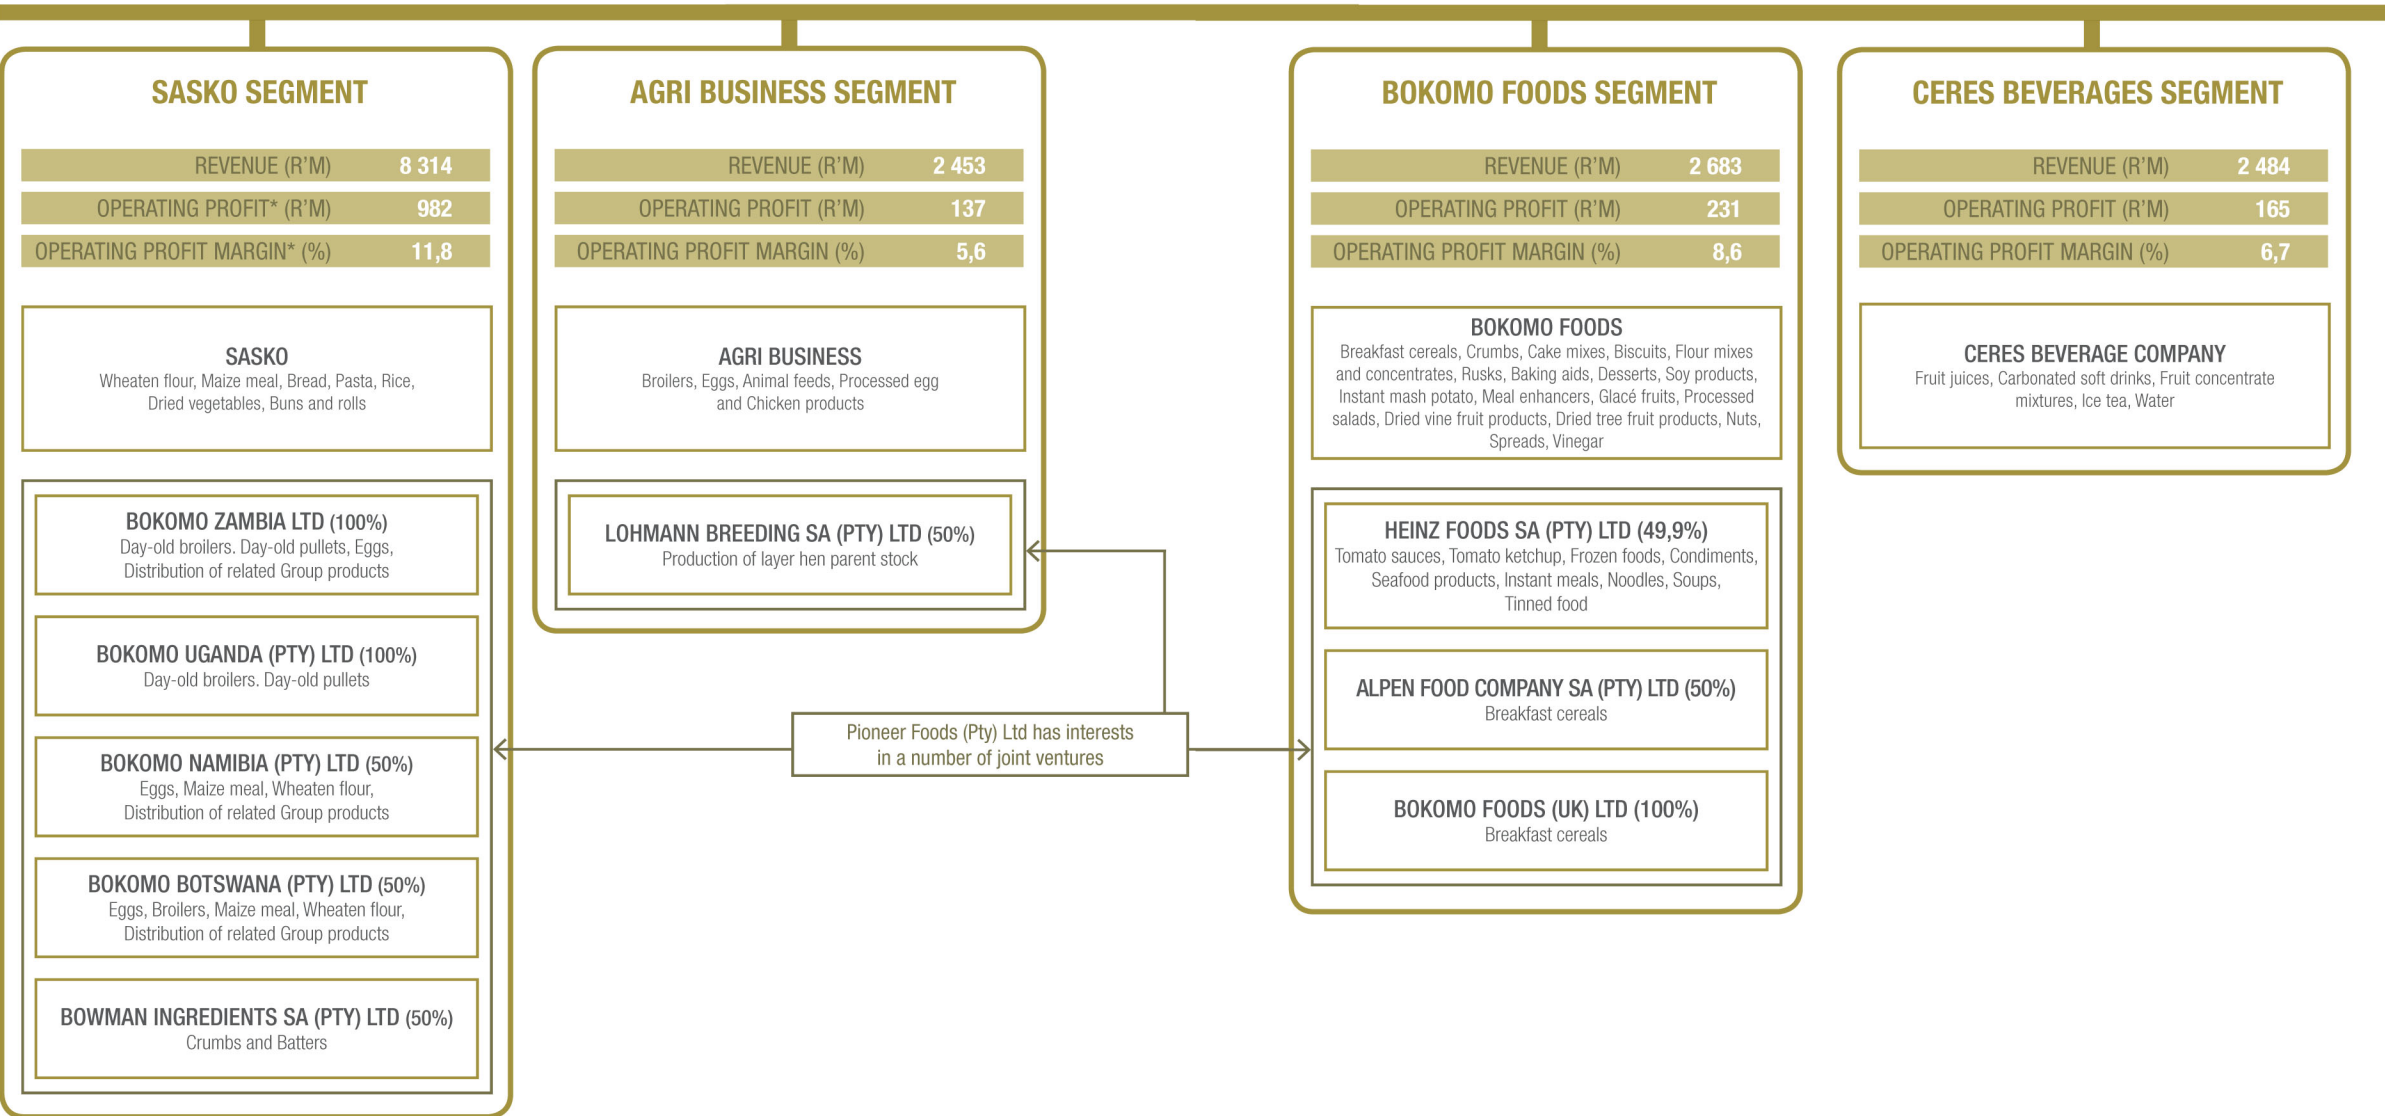

(Listed on the Johannesburg Stock Exchange)

PIONEER FOODS HOLDINGS LTD

PIONEER FOODS (PTY) LTD

\* Adjusted for Competition Commission administrative penalties